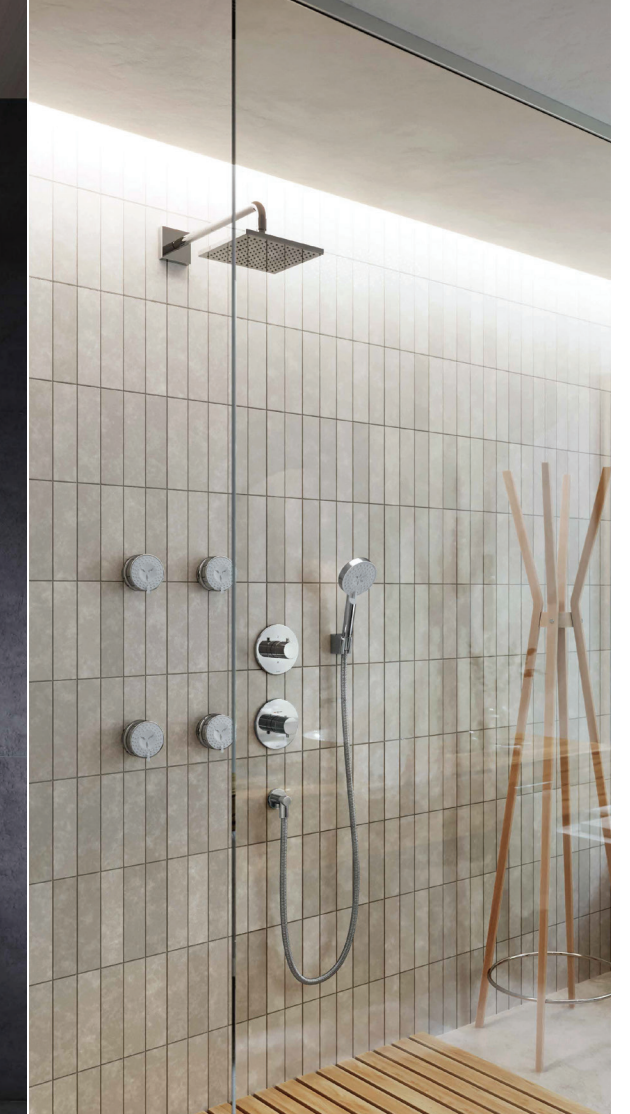

TOTO

تكنولوجيا يابانية لحياة صحية

Al Sardar Group
Trading & General Contracting

Over Head Shower

Hand Shower

Body Shower

3 Way Diverter

Thermostat Controller

On/Off Valve

Elbow

TOTO

تكنولوجيا يابانية لحياة صحية

Over Head Shower

Hand Shower

Body Shower

3 Way Diverter
w/On/Off valve

Wall Hung Toilet
WASHLET RW

Wall Hung Toilet
WASHLET RX

Lavatory Faucet

Washbasin

Free Standing
Bathtub

Tub Filler

Paper Holder

Towel Bar

One Piece
Toilet

Washbasin

Lavatory
Faucet

Shower Mixer
w/Diverter

Over Head
Shower

Hand Shower

Non-Apron
Bathtub

Tub Filler