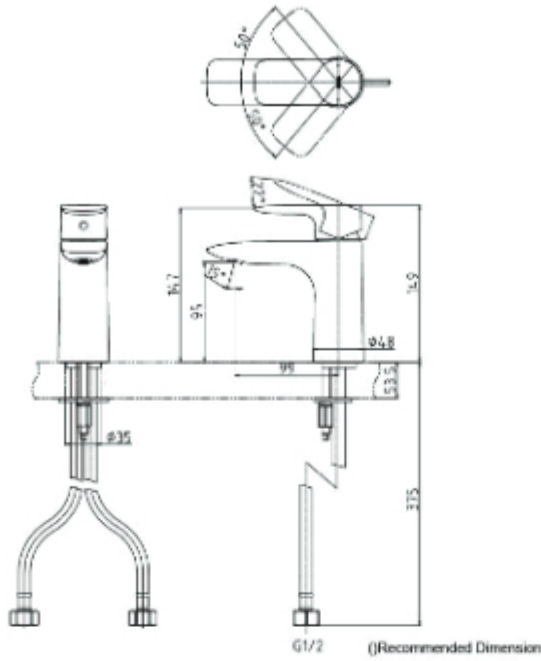

TLG04303B

GA Series
Single Lever Lavatory Faucet
(w/o Pop-up Waste)

مجموعة GA
خلاط مغسلة ذو يد واحدة

TLG04303B

TLG04306B

GA Series
Single Lever Lavatory Faucet
(Semi-tall Vessel) (w/o Pop-up Waste)

مجموعة GA
خلاط مغسلة ذو يد واحدة (شبه طويل)

TLG04306B

TLG04308B

GA Series
Single Lever Lavatory Faucet
(tall Vessel) (w/o Pop-up Waste)

مجموعة GA
خلاط مغسلة ذو يد واحدة (طويل)

TLG04308B