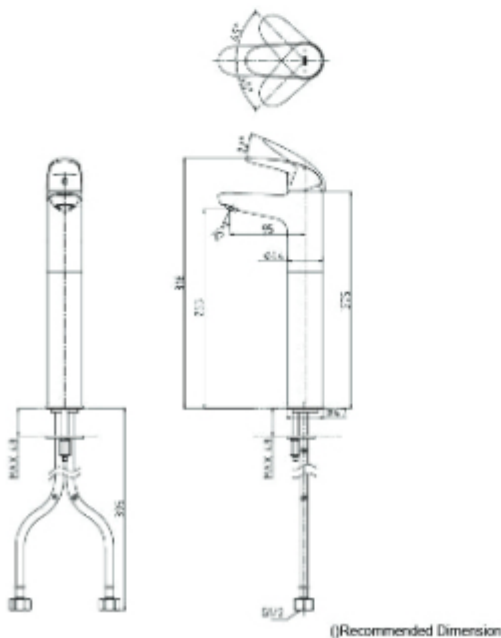

LC Series
Single Lever Lavatory Faucet
(tall Vessel) (w/o Pop-up Waste)

مجموعة LC
خلاط مغسلة ذو يد واحدة (طويل)

TLS03306B