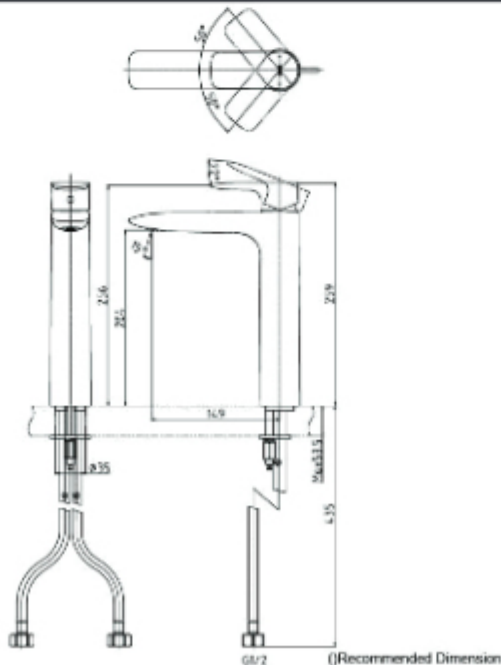

GA Series
Single Lever Lavatory Faucet
(tall Vessel) (w/o Pop-up Waste)

مجموعة GA
خلاط مغسلة ذو يد واحدة (طويل)

TLG04308B