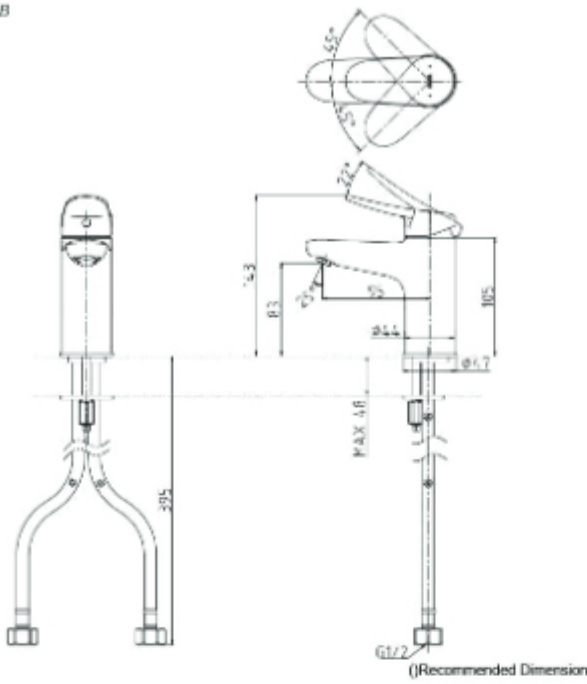

TLS04303B

LF Series
Single Lever Lavatory Faucet
(w/o Pop-up Waste)

مجموعة LF
خلاط مغسلة ذو يد واحدة

TLS04303B

TLS04305B

LF Series
Single Lever Lavatory Faucet
(Semi-tall Vessel) (w/o Pop-up Waste)

مجموعة LF
خلاط مغسلة ذو يد واحدة (شبه طويل)

TLS04305B

TLS04307B

LF Series
Single Lever Lavatory Faucet
(tall Vessel) (w/o Pop-up Waste)

مجموعة LF
خلاط مغسلة ذو يد واحدة (طويل)

TLS04307B