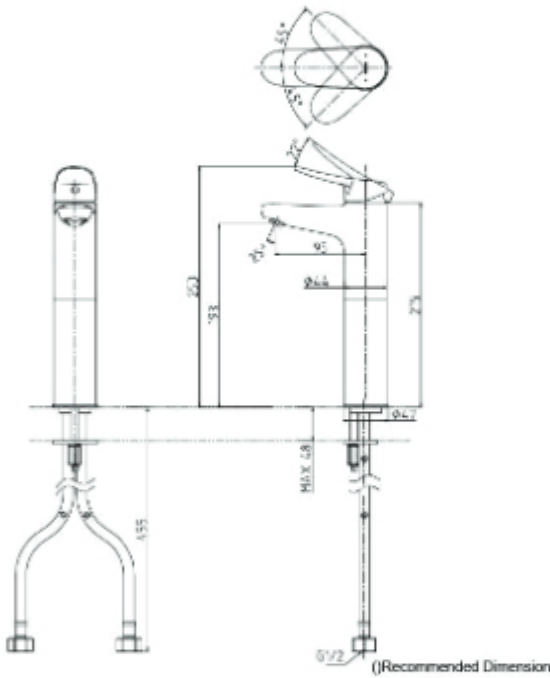

LF Series
Single Lever Lavatory Faucet
(w/o Pop-up Waste)

مجموعة LF
خلاط مغسلة ذو يد واحدة

TLS04303B

TLS04305B

LF Series
Single Lever Lavatory Faucet
(Semi-tall Vessel) (w/o Pop-up Waste)

مجموعة LF
خلاط مغسلة ذو يد واحدة (شبه طويل)

TLS04305B

TLS04307B