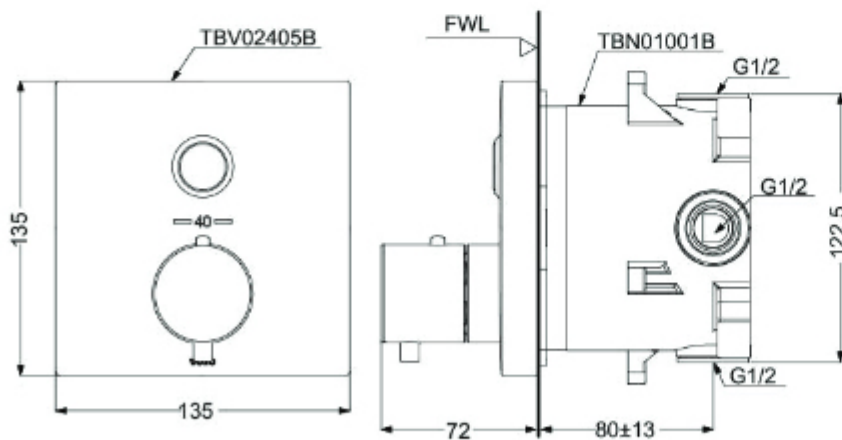

G Selection Thermostat Controller with On/Off Valve (Touch Type / Square)

مجموعة G
خلاط دش حراري مع
صمام تشغيل/إيقاف

TBV02405B

( )Recommended Dimension