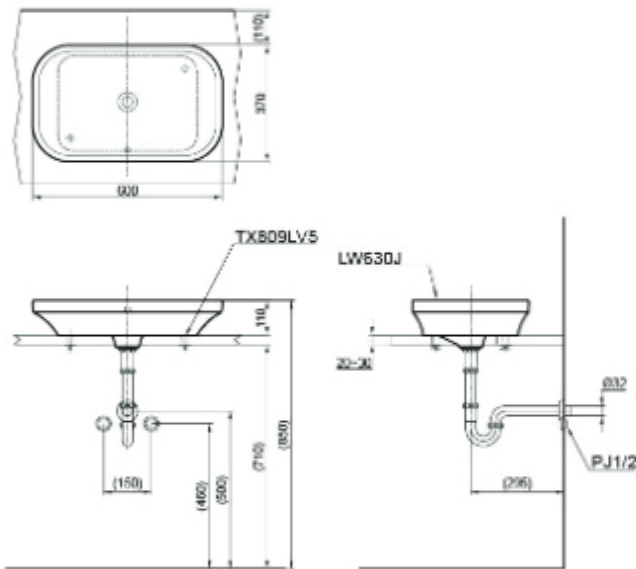

Countertop Basin

مغسلة تثبت فوق الرخام

LW630JW

(Recommended Dimension)