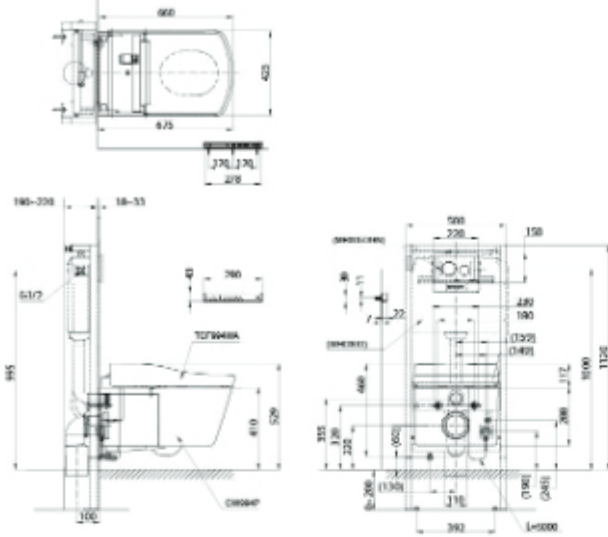

**CW553EA
& TCF34570GAA**

(Recommended Dimension)

Concealed Tank with Frame

خزان مدفون مع الاطار

WH171A

CW994P /
TCF994WA

(Recommended Dimension)

NEOREST LE I WALL HUNG TOILET