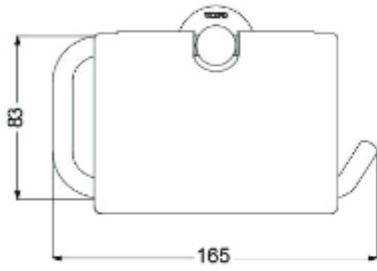

FJ4640NKL

(Recommended Dimension)

L Selection Accessories Set (Square)

مجموعة L
مجموعة الاكسسوارات (مربعة)

YS406N5C

YH406RC

(Recommended Dimension)

L Selection Accessories Set (Square)