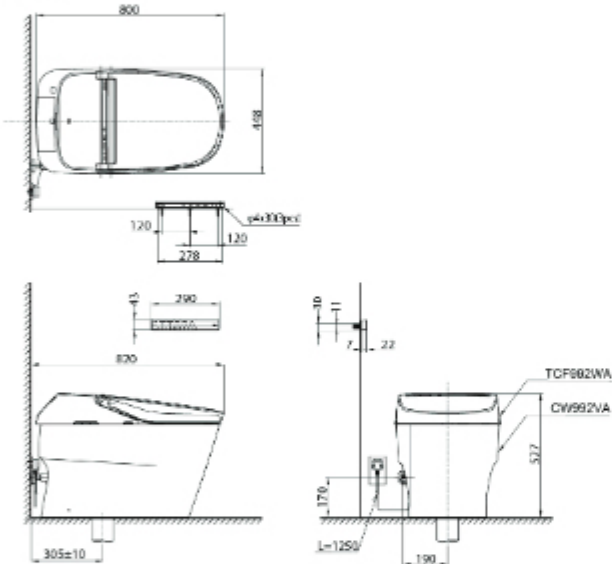

NEOREST LE I WALL HUNG TOILET

نیوریست LE I
مرحاض معلق

**CW994P & TCF994WA
& MB005DGN & WH036D**

CW992VA /
TCF992WA