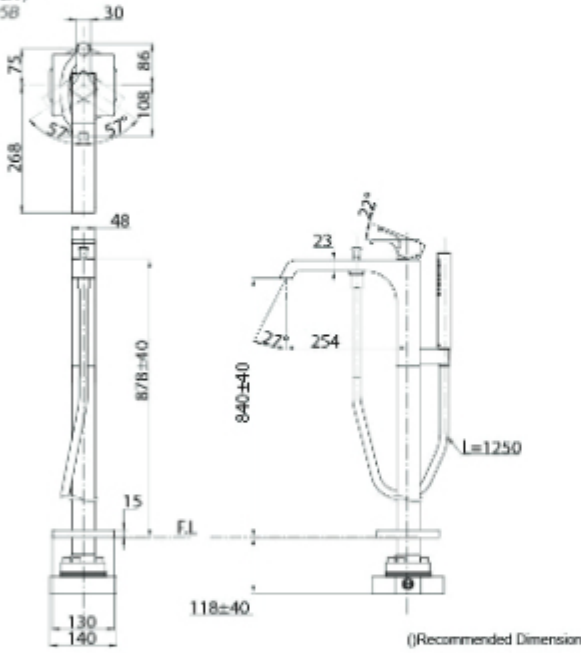

**TBG08303V_V1 /
TBN01001B**

(Recommended Dimension)

GC Series Single Lever Shower Mixer with Diverter

مجموعة GC
خراط دش دفن بيد واحدة مع محول

**TBG08304V_V1 /
TBN01001B**

(Recommended Dimension)

GC Series Floor Standing Bath & Shower Set