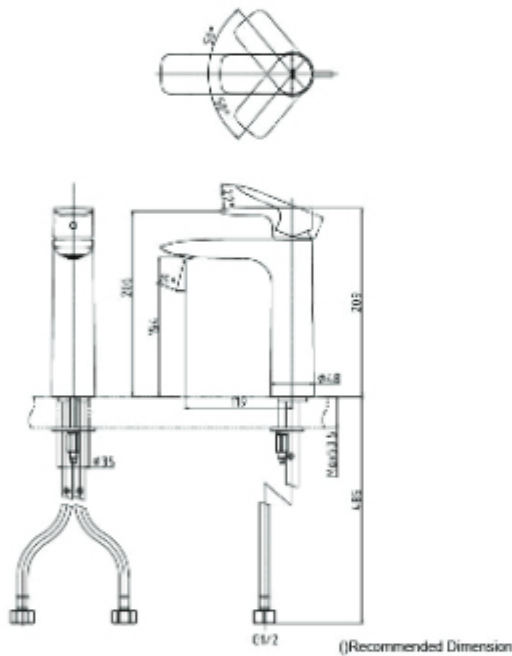

GA Series
Single Lever Lavatory Faucet
(w/o Pop-up Waste)

مجموعة GA
خلاط مغسلة ذو يد واحدة

TLG04303B

TLG04306B

GA Series
Single Lever Lavatory Faucet
(Semi-tall Vessel) (w/o Pop-up Waste)

مجموعة GA
خلاط مغسلة ذو يد واحدة (شبه طويل)

TLG04306B

TLG04308B