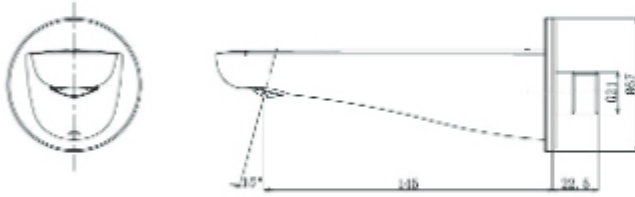

(Recommended Dimension)

LC Series Floor Standing Bath & Shower Set

مجموعة LC
خراط و دش بانيو ارضي

TBS03001B