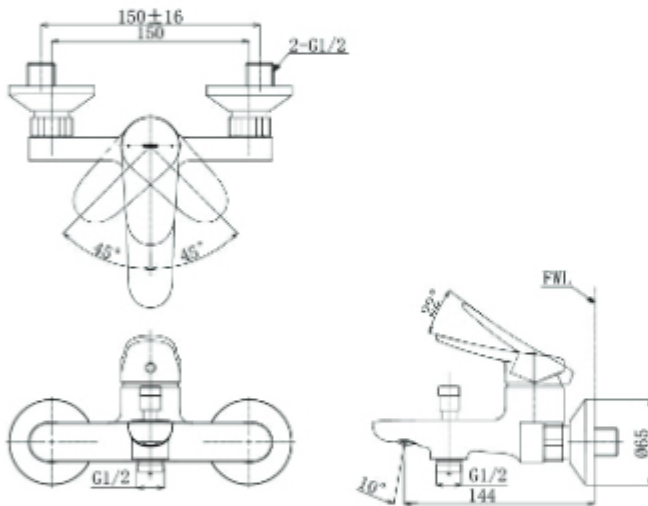

(Recommended Dimension)

LF Series Exposed Single Lever Bath & Shower Mixer

مجموعة LF
خلاط الحوض و الدش ظاهري
بيد واحدة

TBS04302B

TBS04303B