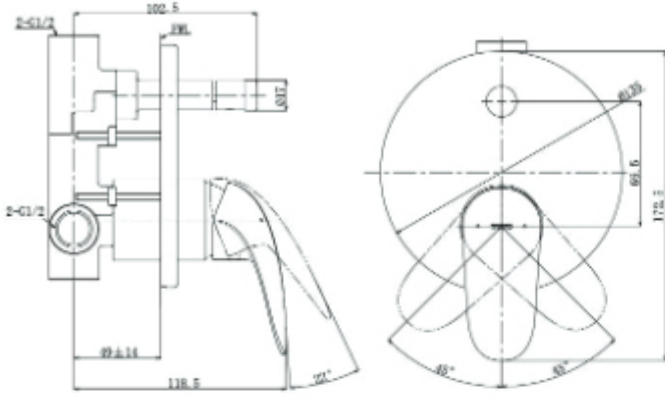

TBS03302B

TBS03303B

(Recommended Dimension)

LC Series Single Lever Shower Mixer

مجموعة LC
خلاط دش دفن بيد واحدة

TBS03303B

(Recommended Dimension)

LC Series Single Lever Shower Mixer with Diverter