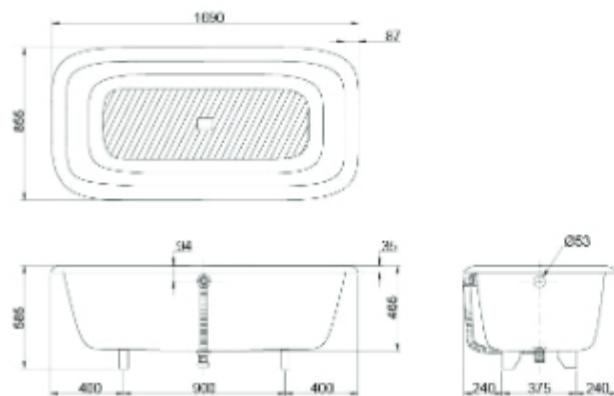

( )Recommended Dimension

BASIC + Non-Apron Bathtub

PPY1740PWE