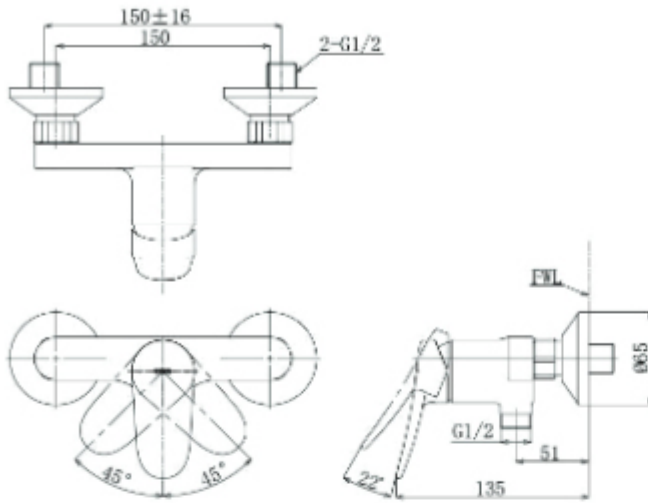

TLS04309B

(Recommended Dimension)

LF Series
Bath & Shower Set
(4-Holes)

مجموعة LF
خراط الحوض و الدش

TLS04309B

TBS04301B

(Recommended Dimension)

LF Series Exposed Single Lever Shower Mixer